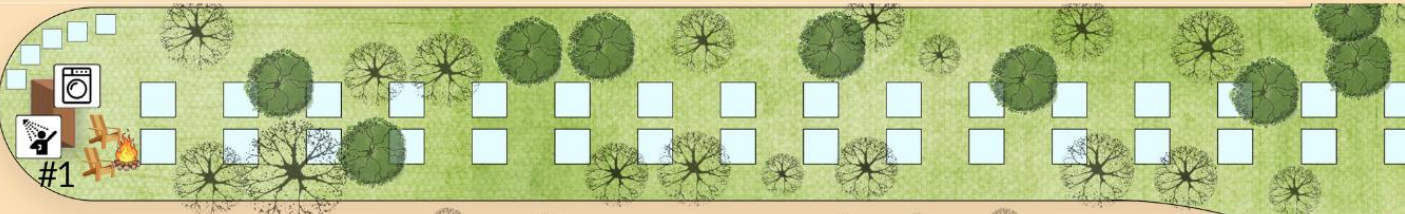

To Nature Area & Additional Seasonals (60 acres)

Dishwashing Area

F1-F7 Section 30-50 AMP WES

#2

H Section 30 AMP WES

Pine Grove Way

D Section 30 AMP WES

#1

Camp Store

Rays Road

Apartments

Motel

- Seasonal Sites
- Rentable Sites
- Office
- Propane
- Laundry
- Tent Sites
- Bath
- Trash
- Firewood

*The illustration above is not to scale and shouldn't be used to define the property. Sites are not allowed to be selected in advance of your stay. Area subject to change.